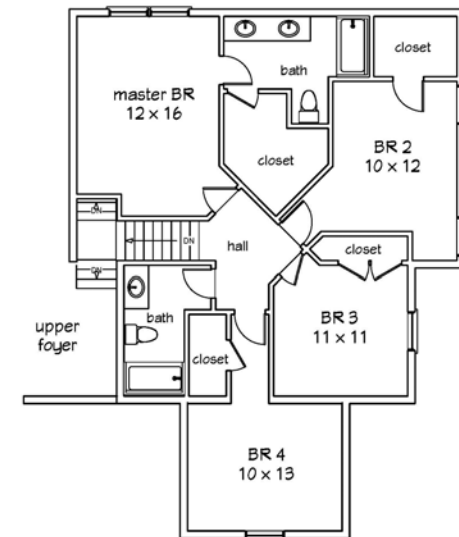

**coming  
soon ...**

- Oversized corner lot
- Cherry kitchen - granite countertop
- Hardwoods - ceramic - carpet
- Open floor plan
- 1st floor laundry

## Craftsman

Lot 2 6001 Morris Rd.  
Marcy

**peet  
homes**

peethomes.com 768-3334

1st floor

2nd floor

\*note: finished home layout may vary slightly from this drawing - ie. doorways, kitchen design, bath fixtures, closets, windows, etc.

(note: floor plan is reversed from picture)