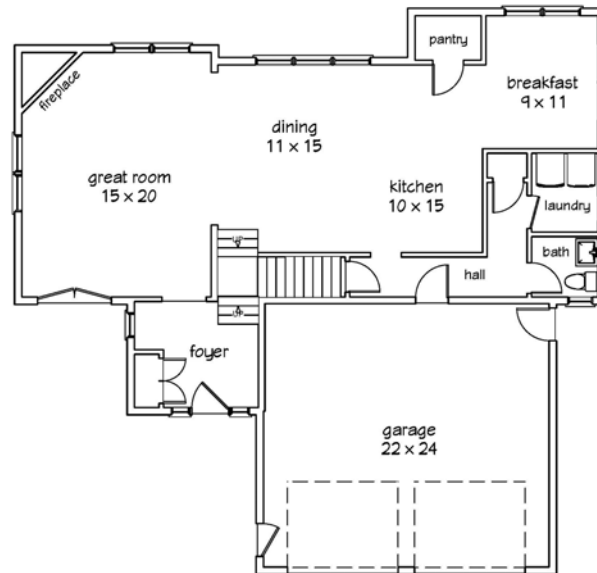

**coming  
soon ...**

- Oversized corner lot
- Cherry kitchen - granite countertop
- Hardwoods - ceramic - carpet
- Open floor plan
- 1st floor laundry

## Craftsman

Lot 2 6001 Morris Rd.  
Marcy

**peet  
homes**

peethomes.com 768-3334

1st floor

2nd floor

\*note: finished home layout may vary slightly from this drawing - ie. doorways, kitchen design, bath fixtures, closets, windows, etc.

(note: floor plan is reversed from picture)