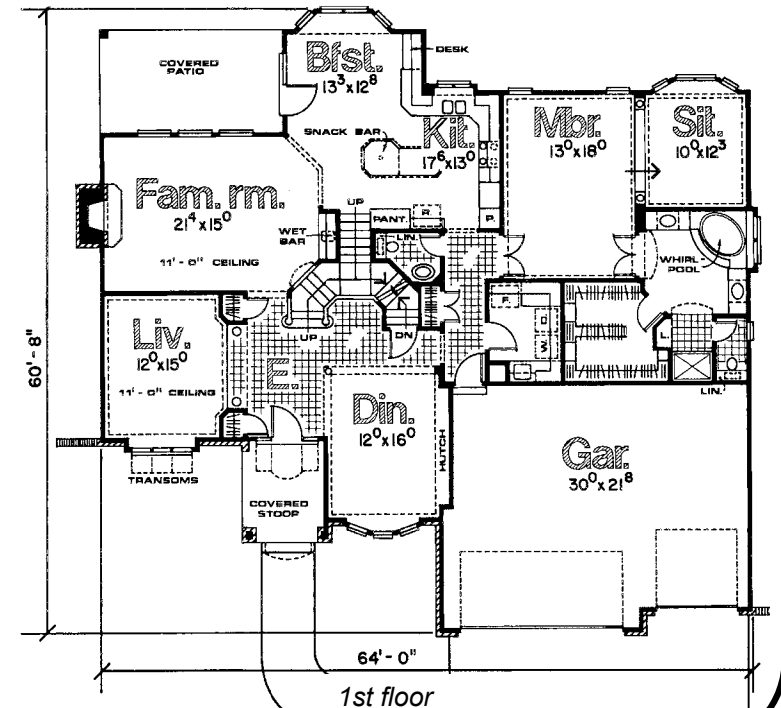

**coming  
soon ...**

the  
**Northland**

**Lot 2**  
Walking Meadows, Marcy, NY

2nd floor

1st floor

**peet  
homes**

peethomes.com 768-3334

\*note: finished home layout may vary slightly from this drawing - ie. doorways, kitchen design, bath fixtures, closets, windows, etc.

2169 Sq. Ft.
898 Sq. Ft.
3067 Sq. Ft.