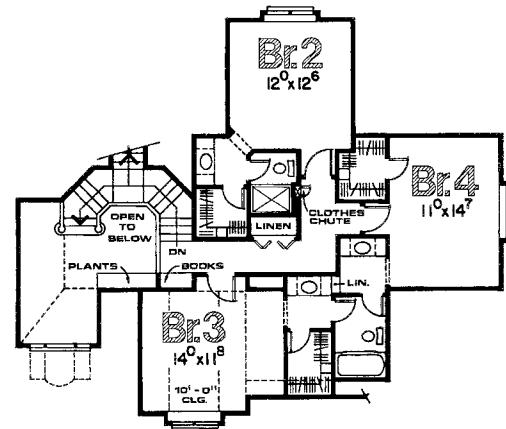

**coming  
soon ...**

the  
**Northland**

**Lot 2**  
Walking Meadows, Marcy, NY

2nd floor

1st floor

**peet  
homes**

peethomes.com 768-3334

\*note: finished home layout may vary slightly from this drawing - ie. doorways, kitchen design, bath fixtures, closets, windows, etc.

2169 Sq. Ft.
898 Sq. Ft.
3067 Sq. Ft.